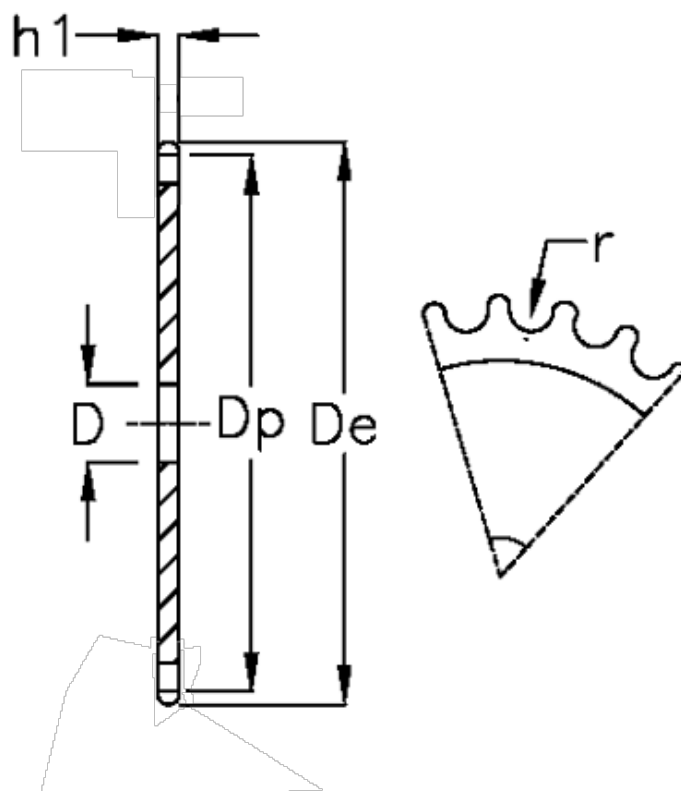

Article number: 616021006032

Description: Plate wheel 10 B-1 Z=32 simplex

## Measures

C	= 2
D	= 16
De	= 168.9
Dp	= 161.95
For chain size	= 5/8 x 3/8
For chain type	= 10 B-1
h1	= 9.1
Number of teeth	= 32

r = 10.16